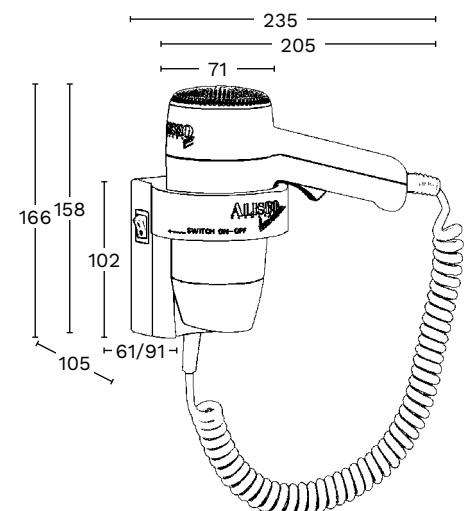

### HAIR DRYER

- Wall holder with interrupter switch
- One output step
- Hotel safety switch
- Removable nozzle
- Integrated overheating protection
- Coil cord, 50 - 120 cm
- Double insulated (Class II)
- 220-250 V, 50/60 Hz
- 1200 W

#	Color	Connection	Output Steps
010001	white/black	hard wire	1200W
010021	white/black	cord & plug*	1200W

\* With additional cord and plug for plug-in application

wall holder