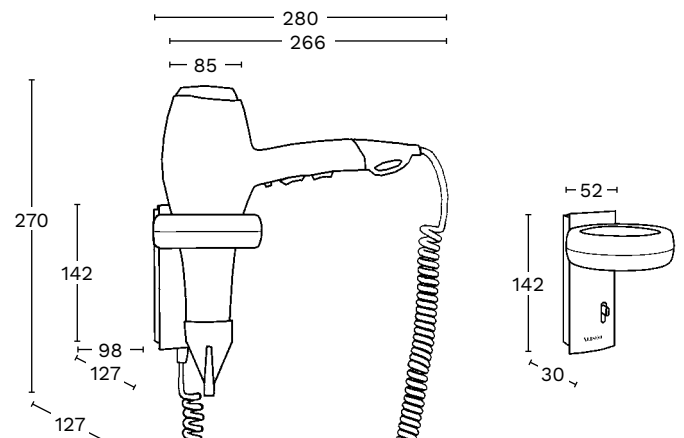

POLARFOX 1875

HAIR DRYER

- Wall holder DROP-IN with interrupter switch
- AC-Motor
- Ionic drying technology
- Three temperature settings
- Two air speeds
- Cold shot button
- Removable nozzle
- Integrated overheating protection
- Coil cord, 60 - 150 cm
- Double insulated (Class II)
- 220-240 V, 50/60 Hz
- 1875 W

| # | Color | Connection | Output Steps |
|--------|--------------|--------------|-----------------|
| 010549 | white/silver | hard wire | Cool/900W/1875W |
| 010558 | white/silver | cord & plug* | Cool/900W/1875W |

* With additional cord and plug for plug-in application

IONTECH

DROP-IN