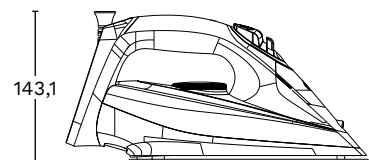

ONYX

IRON

- Steam iron
- Double safety auto-shut-off:
  horizontal position after 30 seconds
  vertical position after 8 minutes
- Non-stick ceramic soleplate
- Anti-calc-system
- Anti-drip-system
- Self-cleaning function
- Heat protected connection cable
- Cord length: 190 cm
- Class I
- 220-240 V, 50/60 Hz
- 2000-2400 W

#	Color	Connection
160230	black	EU-plug
160235	black	UK-plug
160234	black	CH-plug

286,1

143,1

125,5

Steam iron

2x Auto-shut-off

Self-cleaning
function

Anti-drip